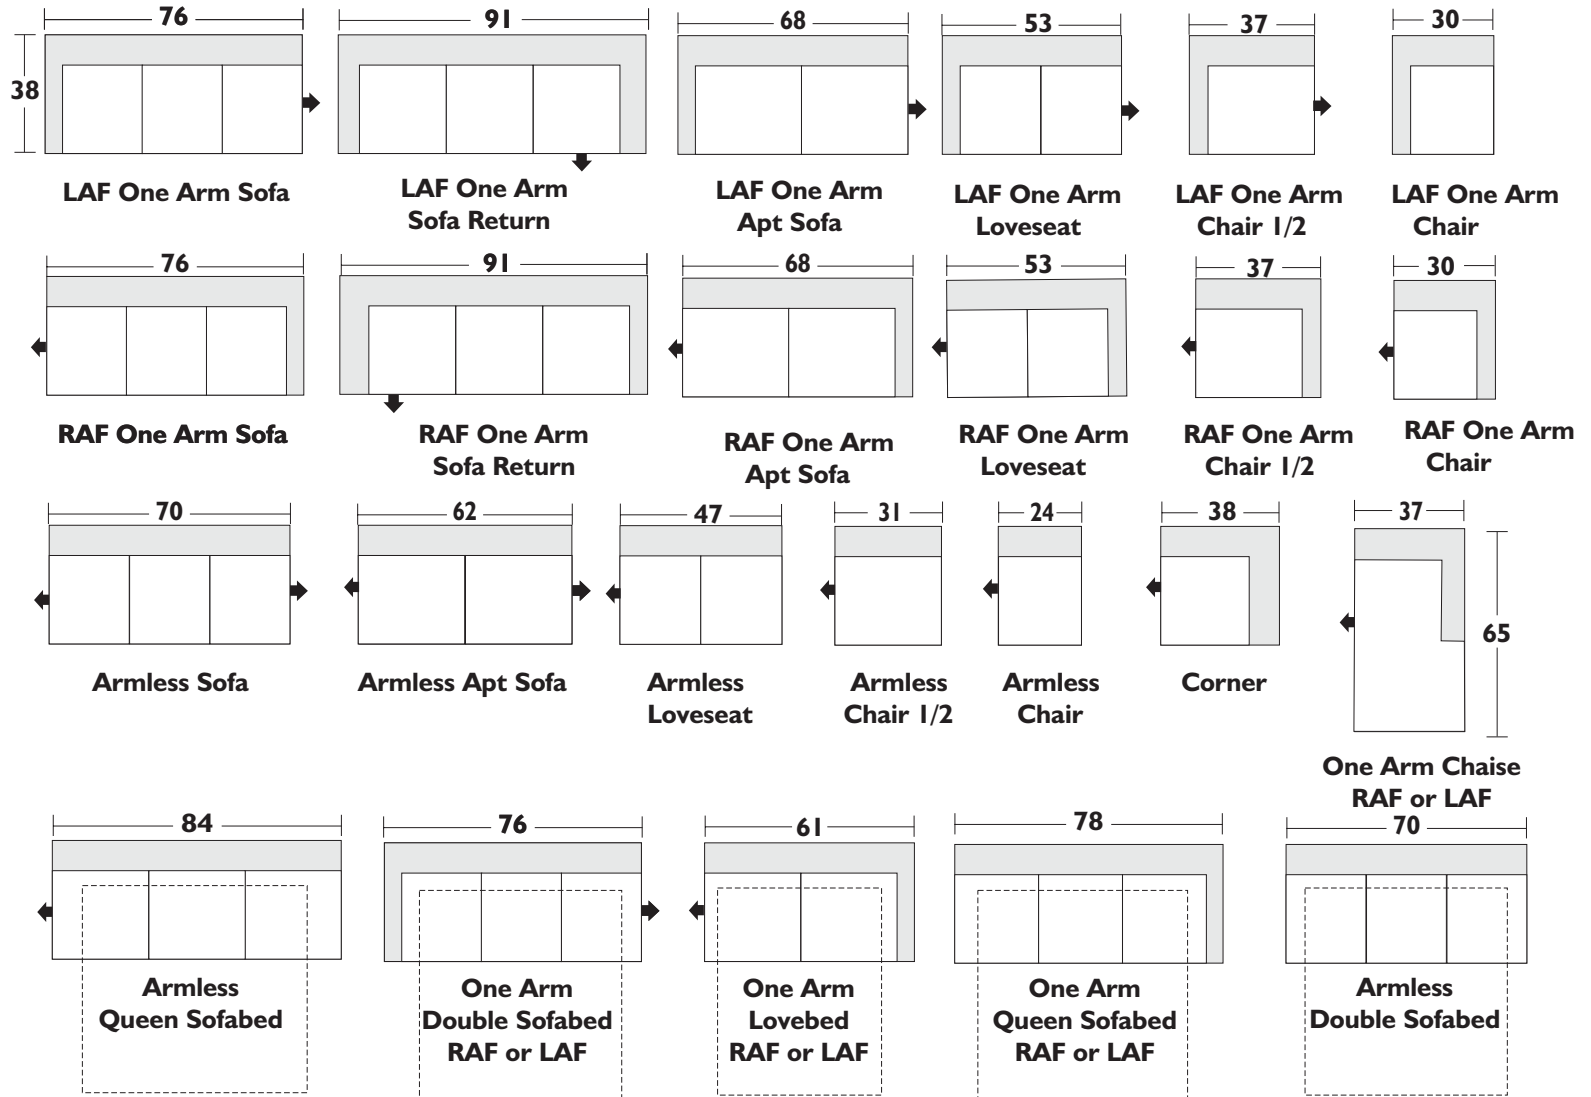

Sectional Planner

Configuration Suggestions

Style Jema