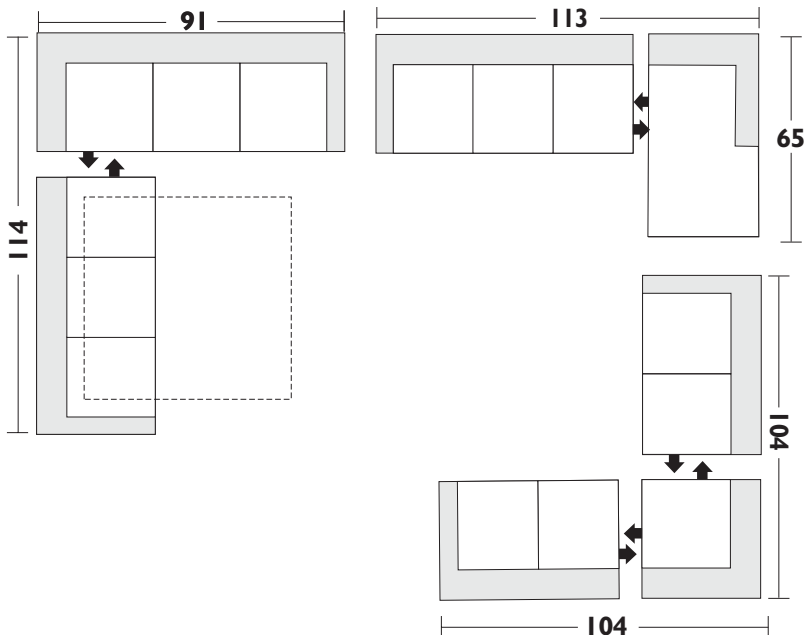

Sectional Planner

Configuration Suggestions

Style Jema